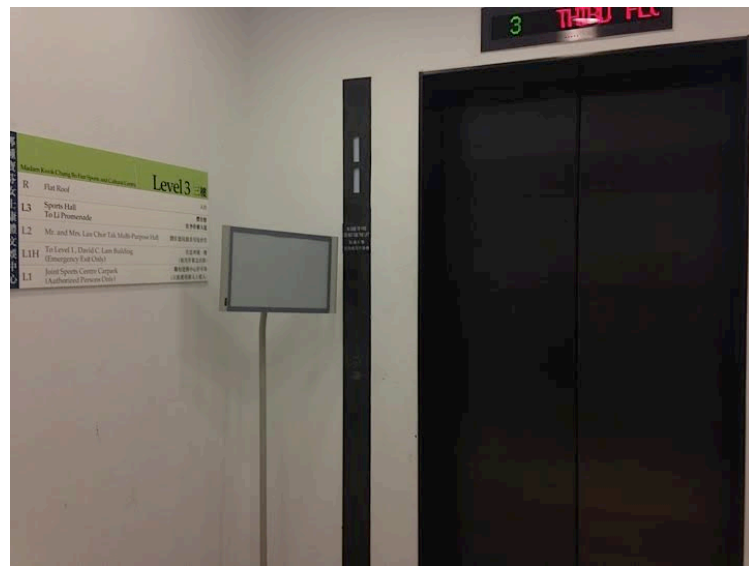

5. After arriving on 3/F, there is a promenade. Turn right to walk along the promenade.

6. After seeing the “李作權大道” signage, walk to the left hand side.

7. Go upstairs.

8. Enter the entrance next to the Booking Counter.

9. Press button “2” after going into the lift.

10. Arrive at the conference venue.