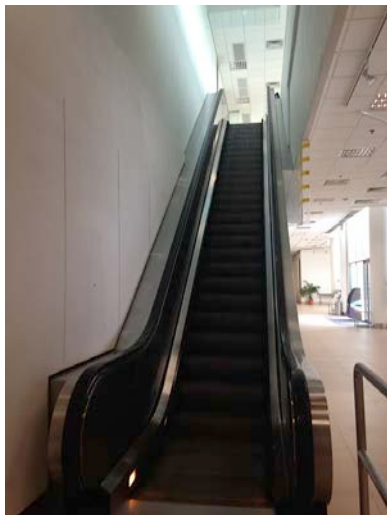

From Regal Oriental to Conference Venue (SCC201)

Minibus No. 25M

1. Get on minibus no. 25M in front of the entrance of Regal Oriental Hotel.

*25M website:

http://hketransport.td.gov.hk/ris_page/get_gmb_detail.php?route_id=2128&lang=EN

2. Get off at the minibus stop in Renfrew Road.

3. Cross the road towards Lam Woo International Conference Centre. Enter the main entrance and turn left.

4. Take the escalators from the 1/F lobby to 3/F.

9. Press button “2” after going into the lift.

10. Arrive at the conference venue.